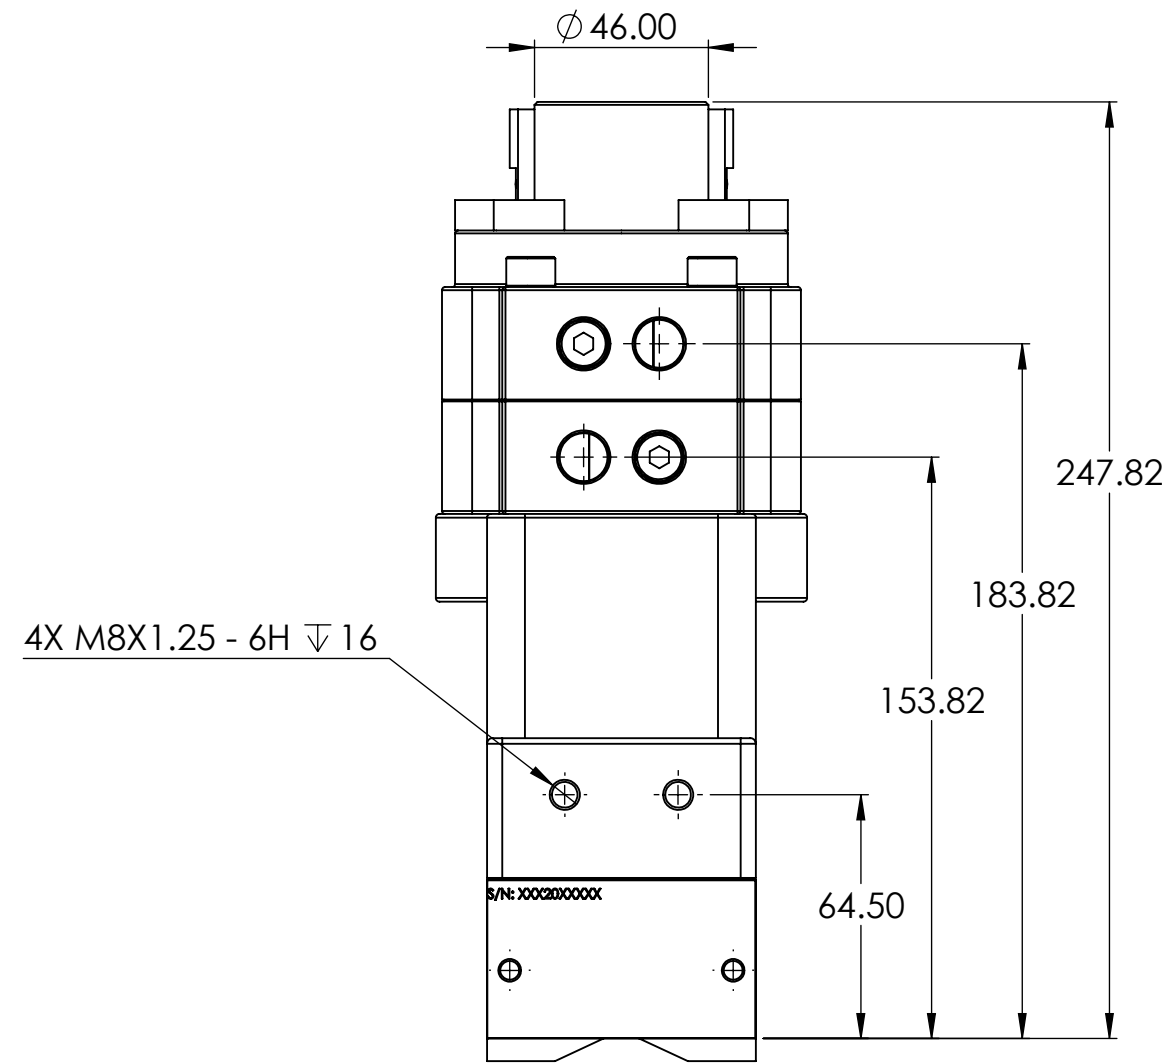

PLAY50X3 (OLD) - 8140393

Weight: 17.4lbs/7.9kg

PLAY50X3 2.0 (NEW) - 81401521

Weight: 19.8lbs/9kg

PLAY50X3 (OLD) - 8140393

PLAY50X3 2.0 (NEW) - 81401521