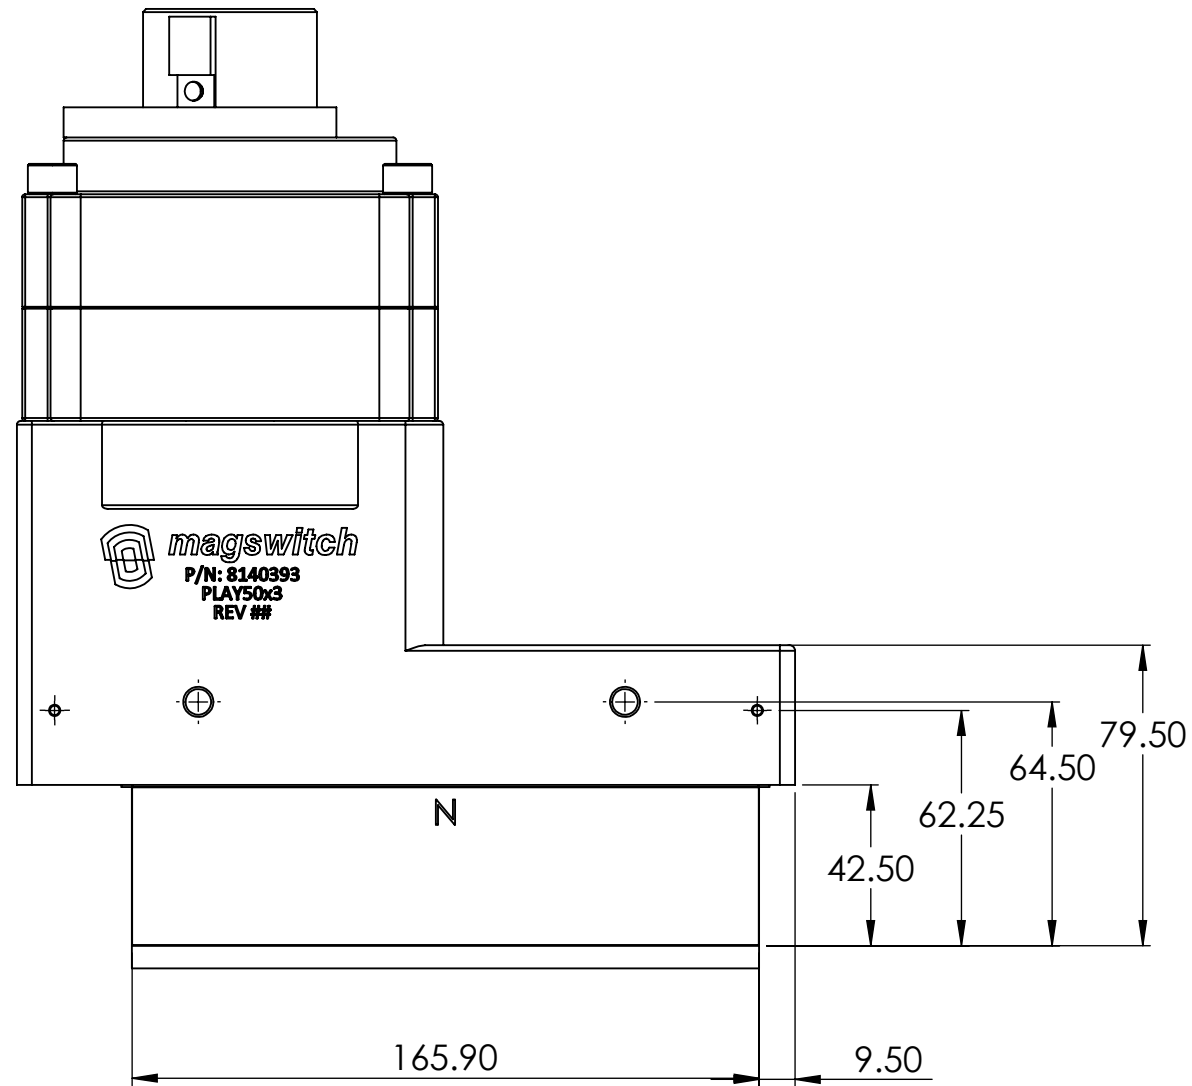

PLAY50X3 (OLD) - 8140393

Weight: 17.4lbs/7.9kg

PLAY50X3 2.0 (NEW) - 81401521

Weight: 19.8lbs/9kg

PLAY50X3 (OLD) - 8140393

PLAY50X3 2.0 (NEW) - 81401521