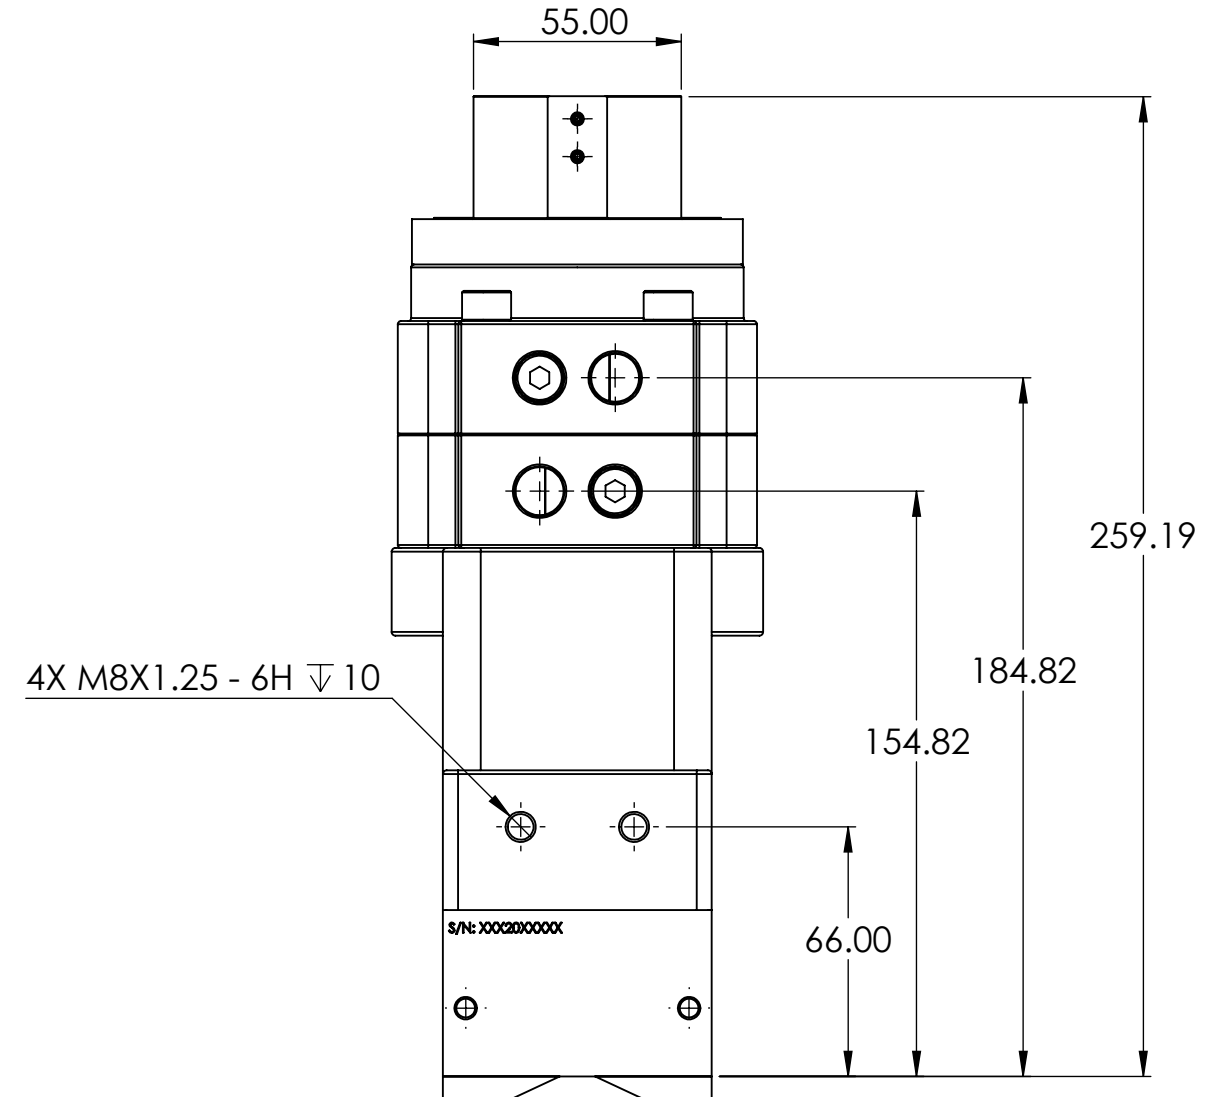

PLAY50X3 (OLD) - 8140393

Weight: 17.4lbs/7.9kg

PLAY50X3 2.0 (NEW) - 81401521

Weight: 19.8lbs/9kg

PLAY50X3 (OLD) - 8140393

PLAY50X3 2.0 (NEW) - 81401521