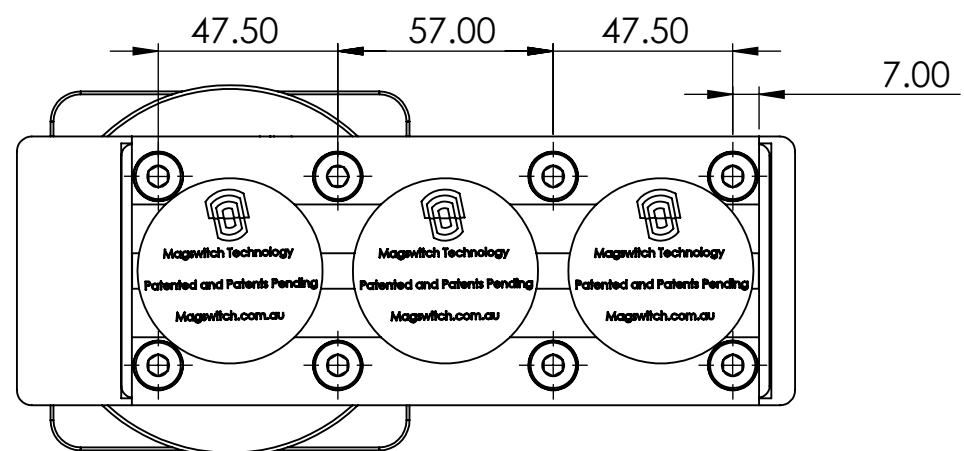

PLAY50X3 (OLD) - 8140393

Weight: 17.4lbs/7.9kg

PLAY50X3 2.0 (NEW) - 81401521

Weight: 19.8lbs/9kg

PLAY50X3 (OLD) - 8140393

PLAY50X3 2.0 (NEW) - 81401521