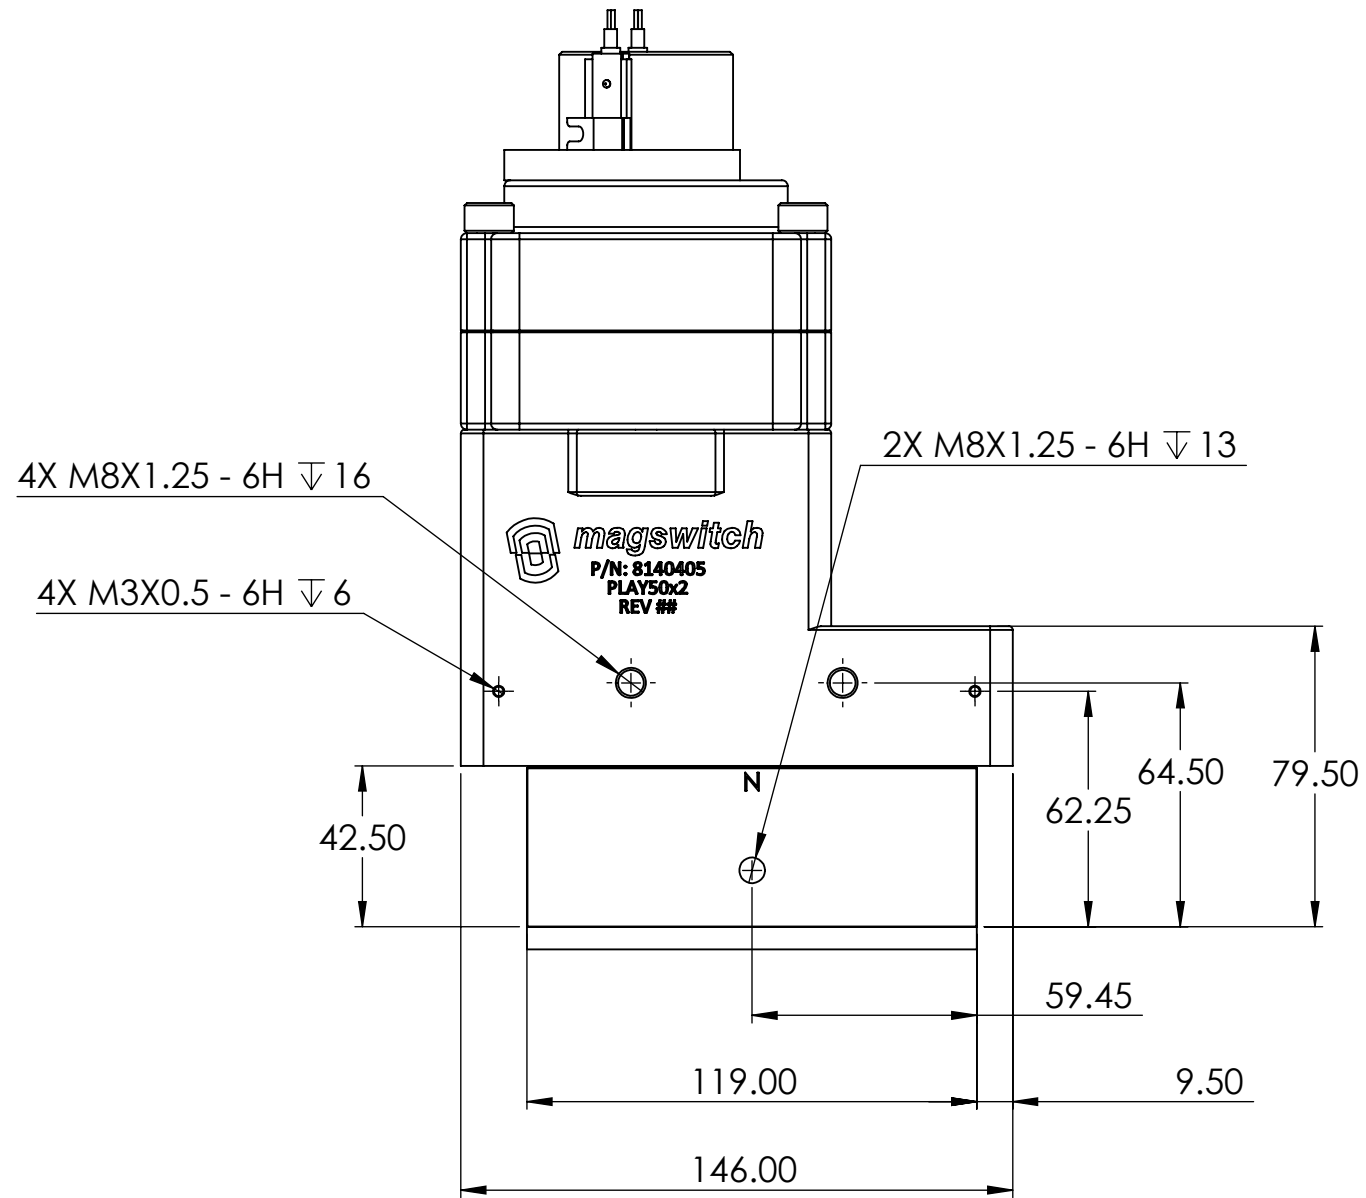

**PLAY50X2 (OLD) - 8140405**  
Weight: 10.6lbs/4.8kg

**PLAY50X2 2.0 (NEW) - 81401515**  
Weight: 14.33lbs/6.5kg

**PLAY50X2 (OLD) - 8140405**

**PLAY50X2 2.0 (NEW) - 81401515**