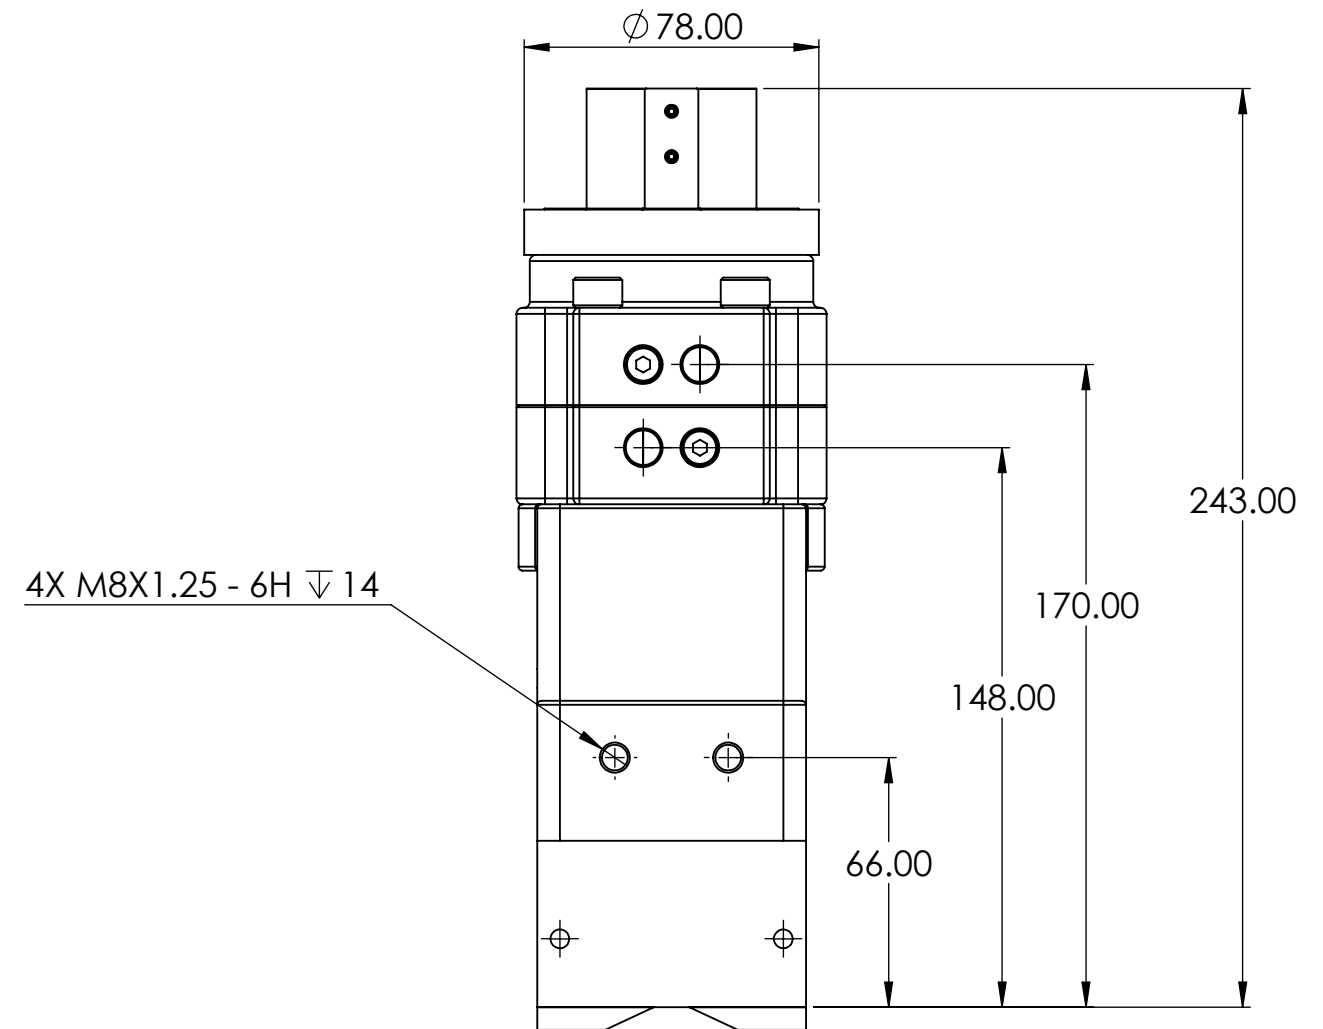

**PLAY50X2 (OLD) - 8140405**  
Weight: 10.6lbs/4.8kg

**PLAY50X2 2.0 (NEW) - 81401515**  
Weight: 14.33lbs/6.5kg

**PLAY50X2 (OLD) - 8140405**

**PLAY50X2 2.0 (NEW) - 81401515**