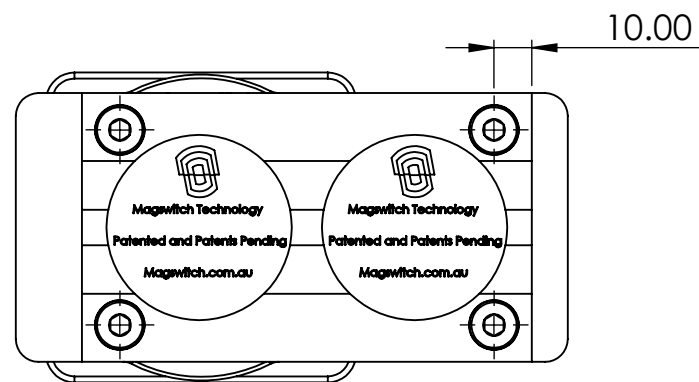

**PLAY50X2 (OLD) - 8140405**  
Weight: 10.6lbs/4.8kg

**PLAY50X2 2.0 (NEW) - 81401515**  
Weight: 14.33lbs/6.5kg

**PLAY50X2 (OLD) - 8140405**

**PLAY50X2 2.0 (NEW) - 81401515**