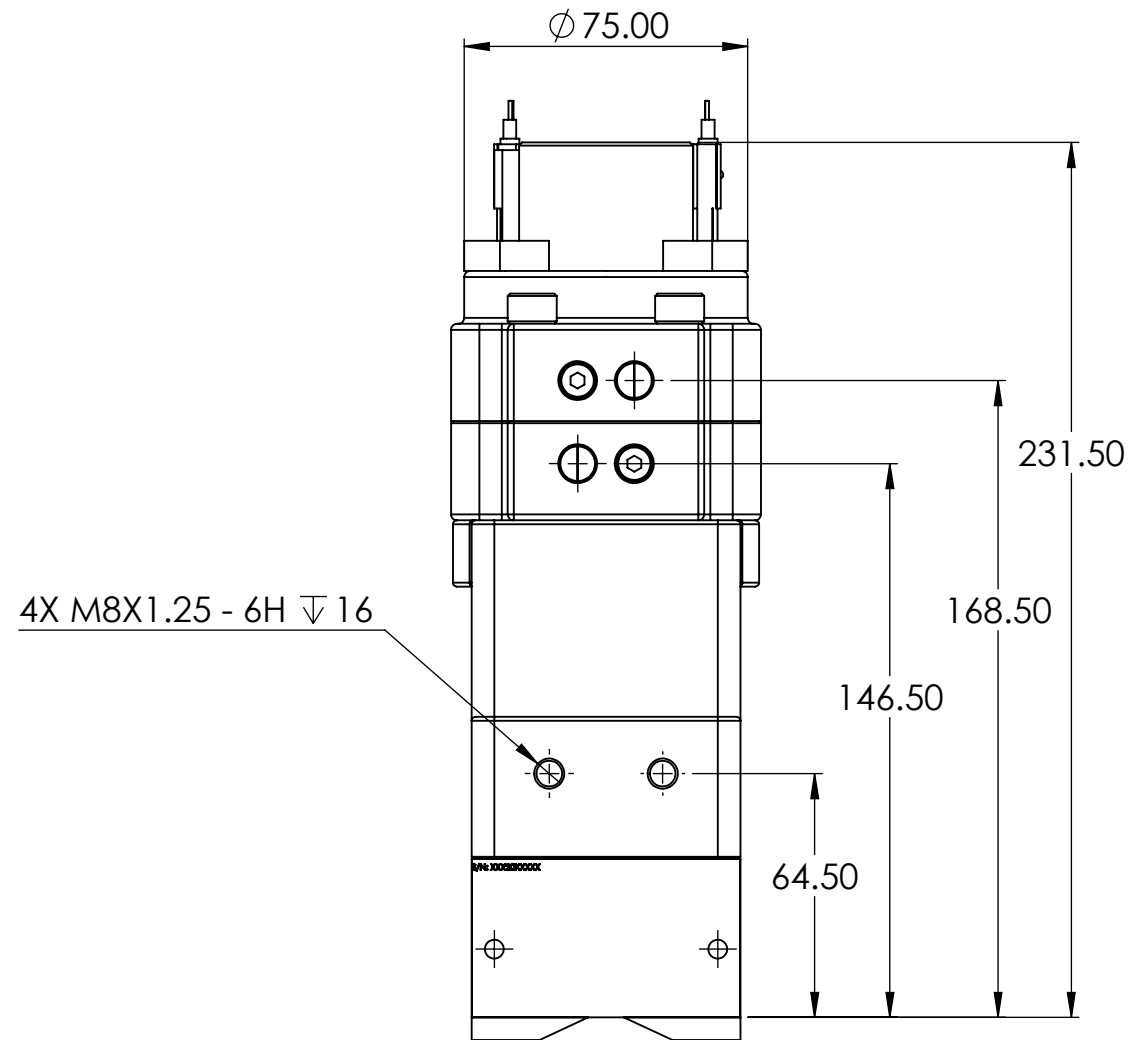

**PLAY50X2 (OLD) - 8140405**  
Weight: 10.6lbs/4.8kg

**PLAY50X2 2.0 (NEW) - 81401515**  
Weight: 14.33lbs/6.5kg

**PLAY50X2 (OLD) - 8140405**

**PLAY50X2 2.0 (NEW) - 81401515**