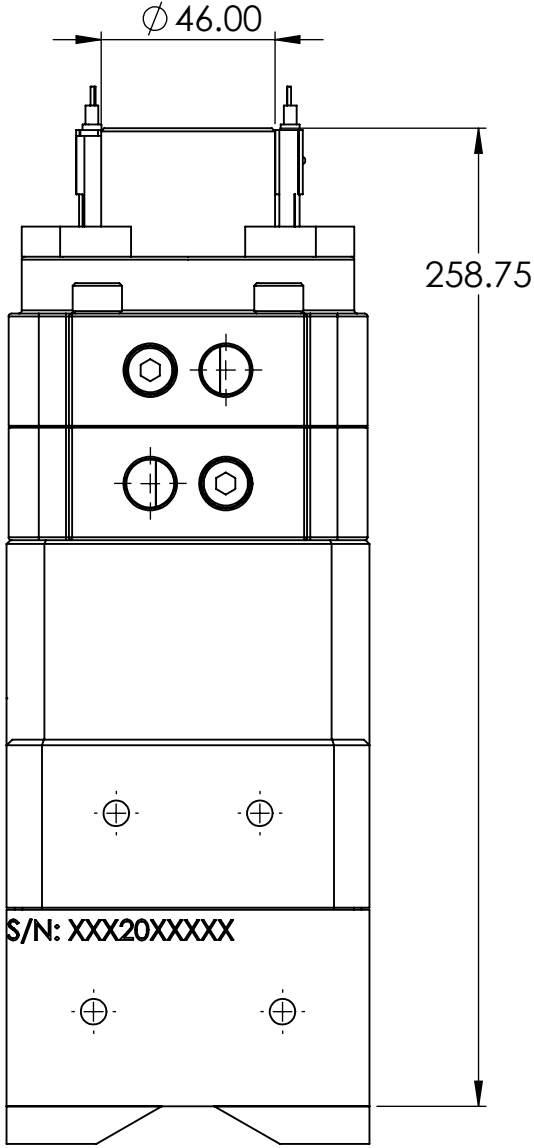

PLAY70X2 (OLD) - 8140391

Weight: 26.2lbs/11.9kg

PLAY70X2 2.0 (NEW) - 81401497

Weight: 28.7lbs/13.0kg

PLAY70X2 (OLD) - 8140391

PLAY70X2 2.0 (NEW) - 81401497