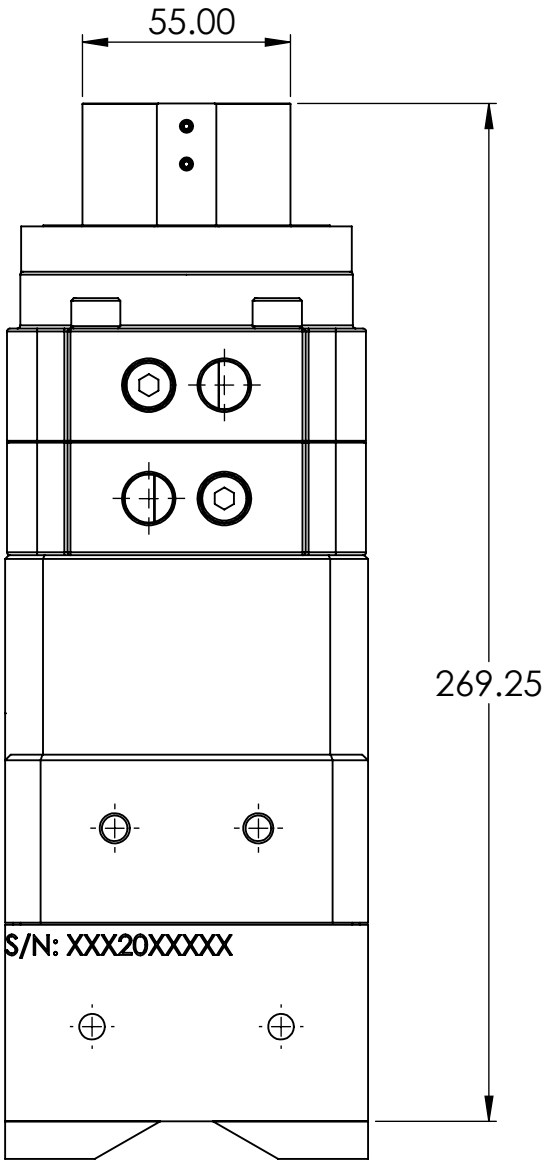

PLAY70X2 (OLD) - 8140391

Weight: 26.2lbs/11.9kg

PLAY70X2 2.0 (NEW) - 81401497

Weight: 28.7lbs/13.0kg

PLAY70X2 (OLD) - 8140391

PLAY70X2 2.0 (NEW) - 81401497