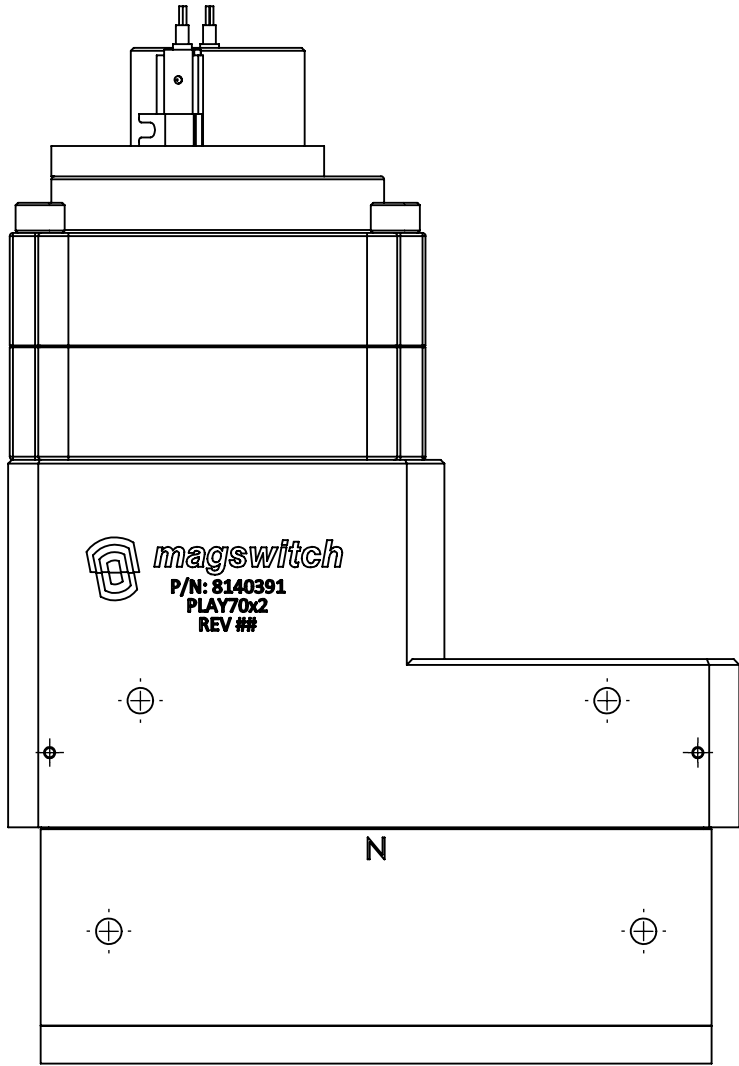

PLAY70X2 (OLD) - 8140391

Weight: 26.2lbs/11.9kg

PLAY70X2 2.0 (NEW) - 81401497

Weight: 28.7lbs/13.0kg

PLAY70X2 (OLD) - 8140391

PLAY70X2 2.0 (NEW) - 81401497