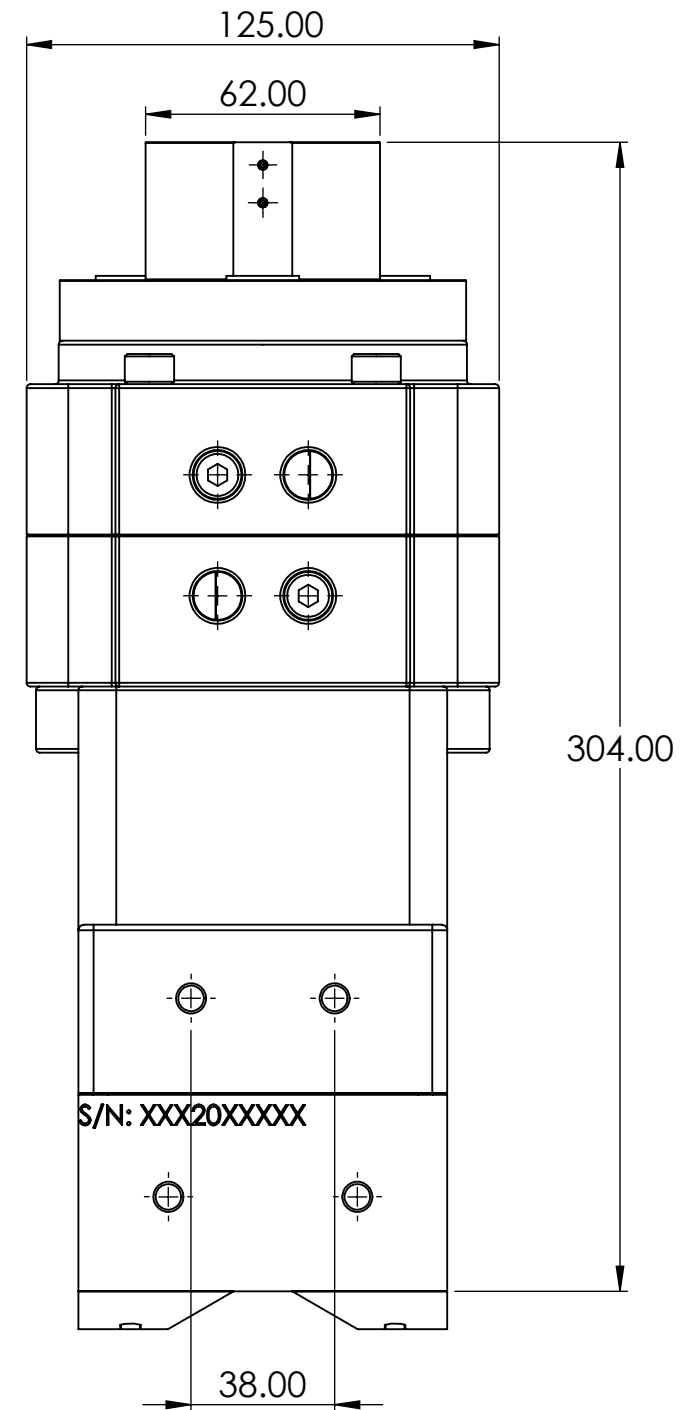

**PLAY70X3 (OLD) - 8140544**

Weight: 44.8lbs/20.3kg

**PLAY70X3 2.0 (NEW) - 81401545**

Weight: 45.2lbs/20.5kg

PLAY70X3 (OLD) - 8140544

PLAY70X3 2.0 (NEW) - 81401545

4X  $\phi 8.00^{+0.03}$   $+0.01 \nabla 10.00$