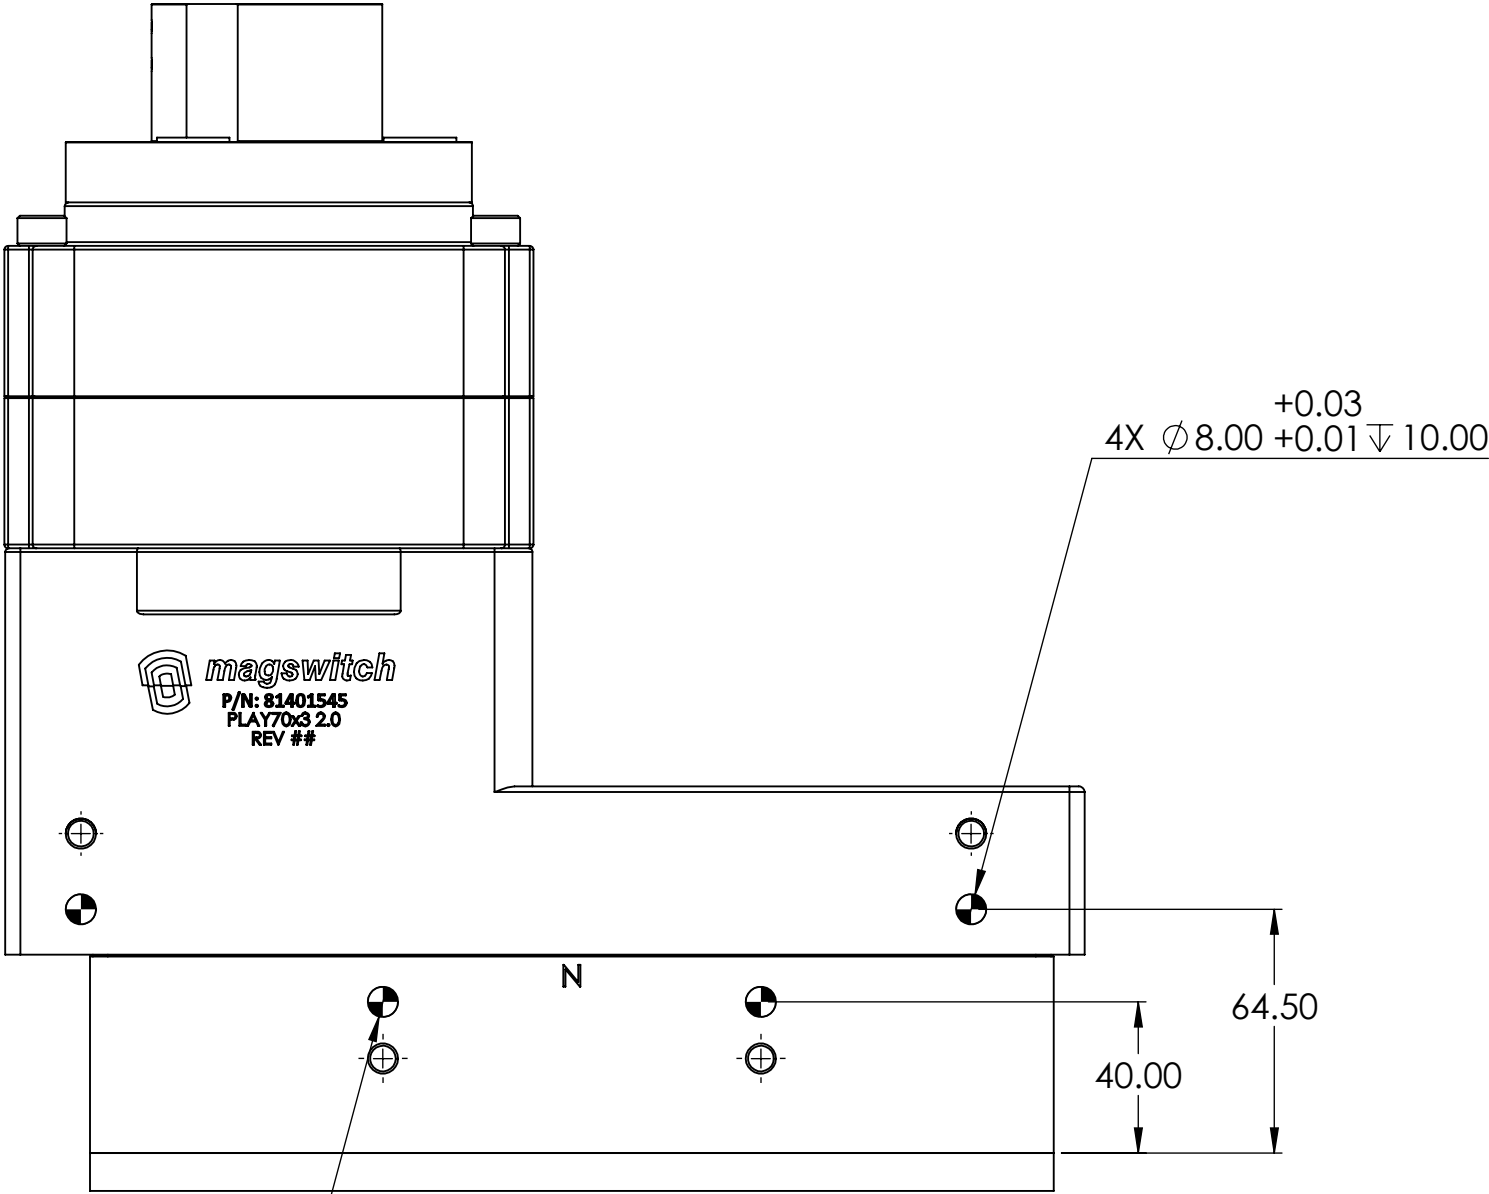

**PLAY70X3 (OLD) - 8140544**

Weight: 44.8lbs/20.3kg

**PLAY70X3 2.0 (NEW) - 81401545**

Weight: 45.2lbs/20.5kg

PLAY70X3 (OLD) - 8140544

PLAY70X3 2.0 (NEW) - 81401545

4X  $\phi 8.00^{+0.03}$   $+0.01 \nabla 10.00$