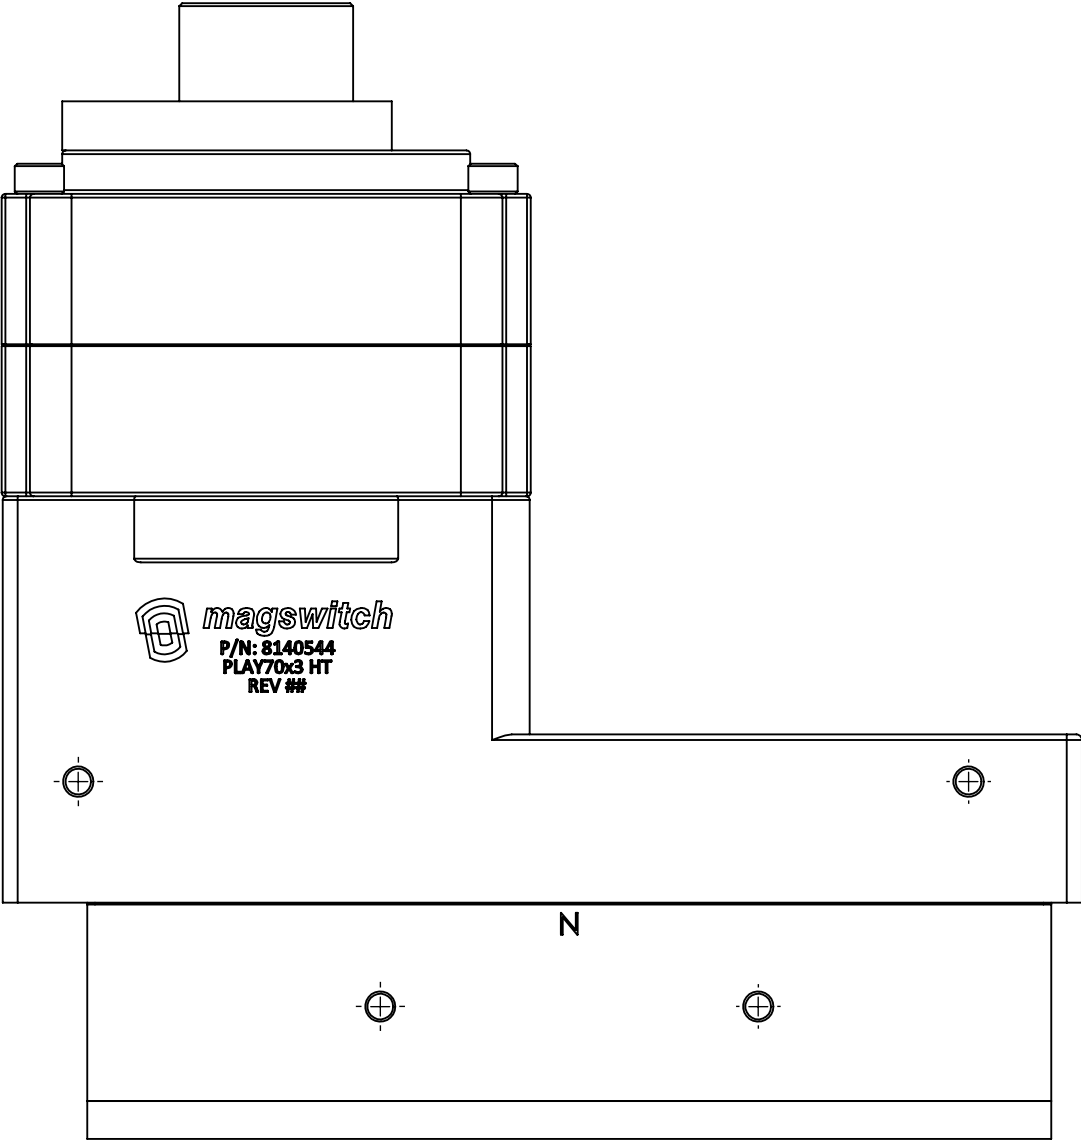

**PLAY70X3 (OLD) - 8140544**

Weight: 44.8lbs/20.3kg

**PLAY70X3 2.0 (NEW) - 81401545**

Weight: 45.2lbs/20.5kg

PLAY70X3 (OLD) - 8140544

PLAY70X3 2.0 (NEW) - 81401545

4X  $\phi 8.00^{+0.03}$   $+0.01 \nabla 10.00$