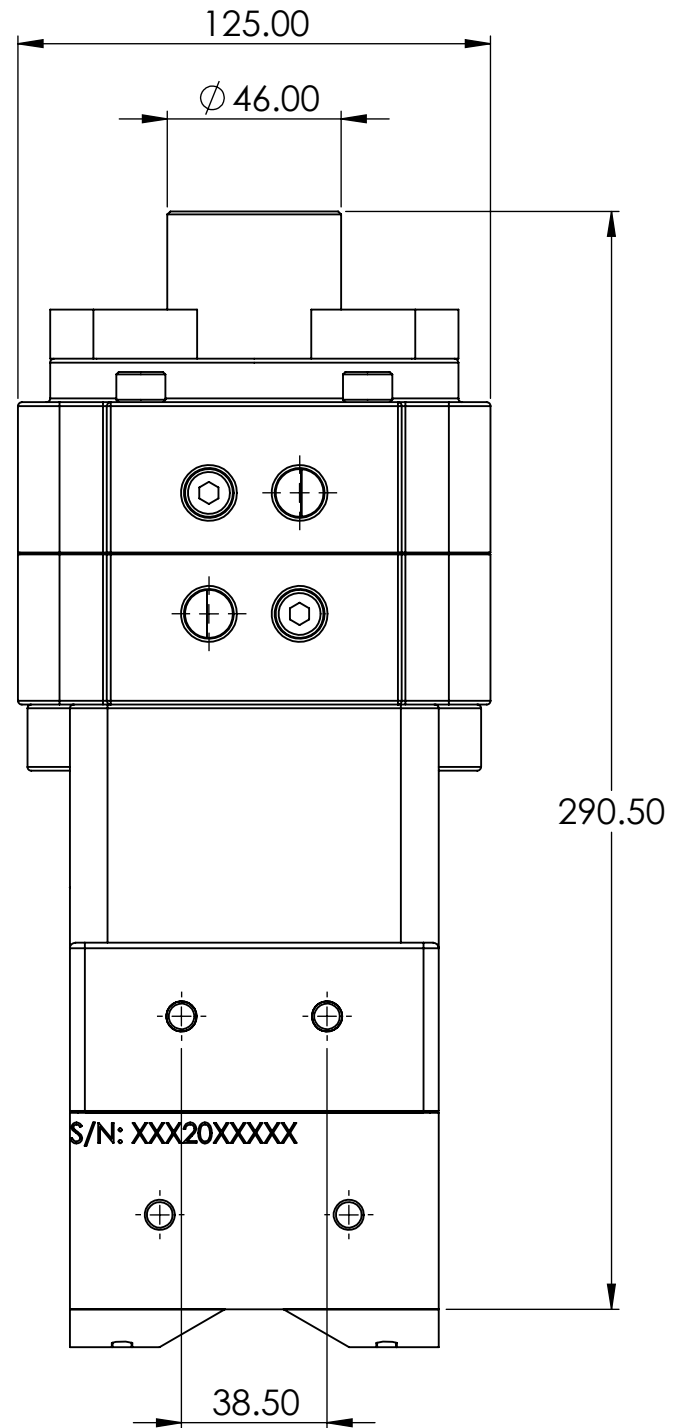

**PLAY70X3 (OLD) - 8140544**

Weight: 44.8lbs/20.3kg

**PLAY70X3 2.0 (NEW) - 81401545**

Weight: 45.2lbs/20.5kg

PLAY70X3 (OLD) - 8140544

PLAY70X3 2.0 (NEW) - 81401545

4X  $\phi 8.00^{+0.03}$   $+0.01 \nabla 10.00$