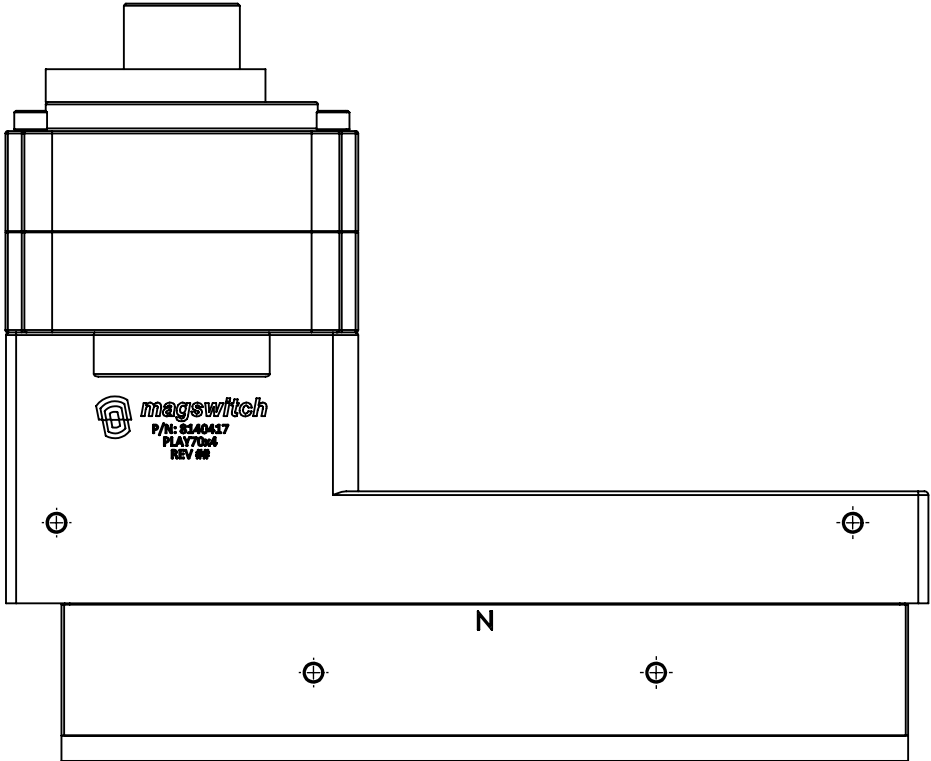

PLAY70X4 (OLD) - 8140417
Weight: 49.4lbs/22.4kg

PLAY70X4 2.0 (NEW) - 81401520
Weight: 56.22lbs/25.5kg

PLAY70X4 (OLD) - 8140417

PLAY70X4 2.0 (NEW) - 81401520