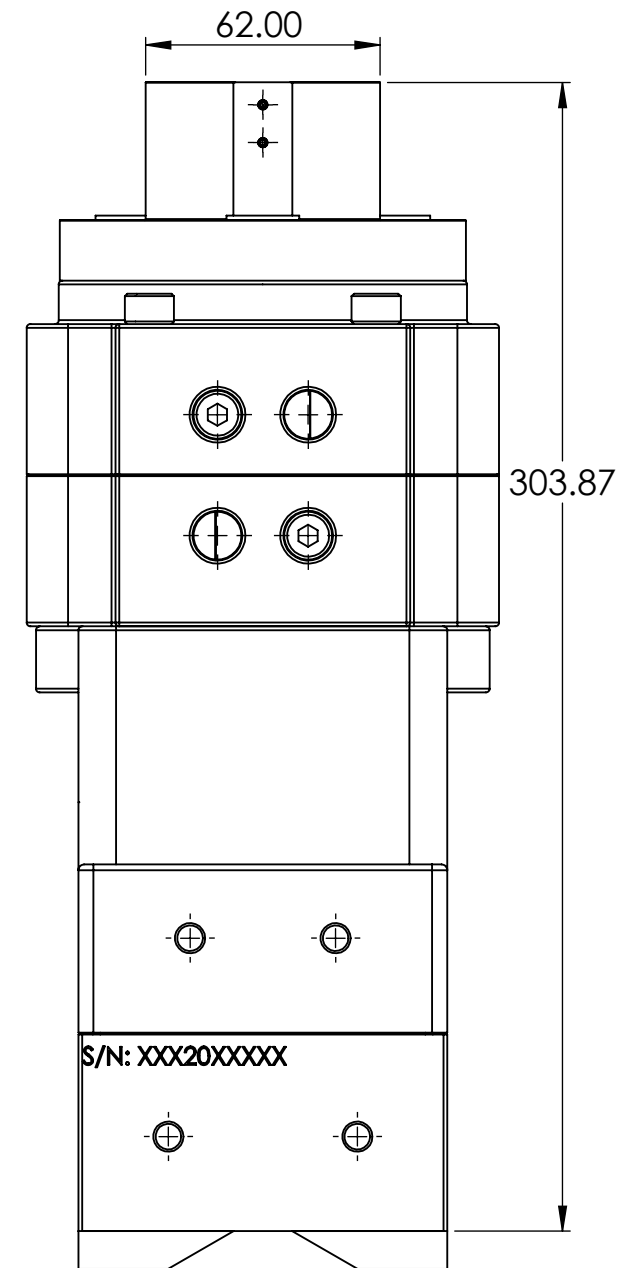

PLAY70X4 (OLD) - 8140417
Weight: 49.4lbs/22.4kg

PLAY70X4 2.0 (NEW) - 81401520
Weight: 56.22lbs/25.5kg

PLAY70X4 (OLD) - 8140417

PLAY70X4 2.0 (NEW) - 81401520