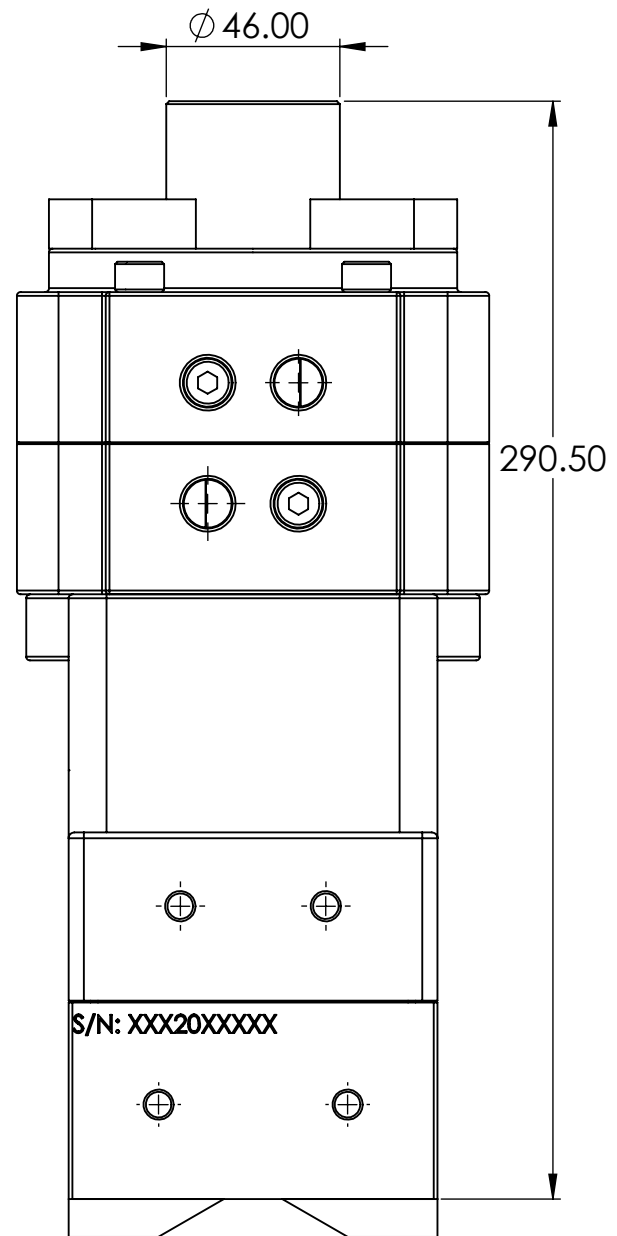

PLAY70X4 (OLD) - 8140417
Weight: 49.4lbs/22.4kg

PLAY70X4 2.0 (NEW) - 81401520
Weight: 56.22lbs/25.5kg

PLAY70X4 (OLD) - 8140417

PLAY70X4 2.0 (NEW) - 81401520